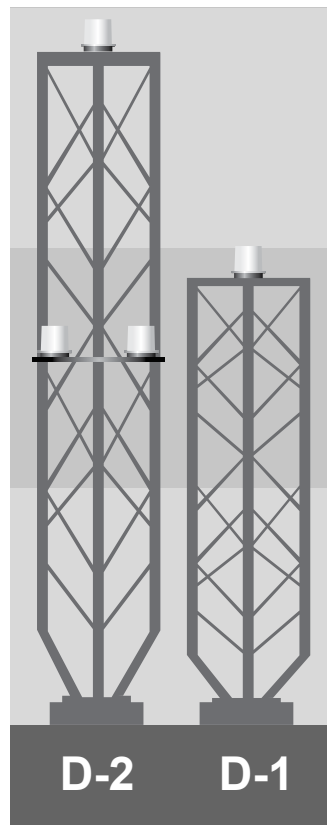

FAA Lighting D Towers

Type D towers are marked with white lights for day and white lights for night under FAA AC 70/7460-1M.

D-2

- Over 350' but not more than 700' including any appurtenances
- 3 L-865 medium intensity beacons

D-1

- Over 200', but not more than 350' including any appurtenances
- 1 L-865 medium intensity beacon